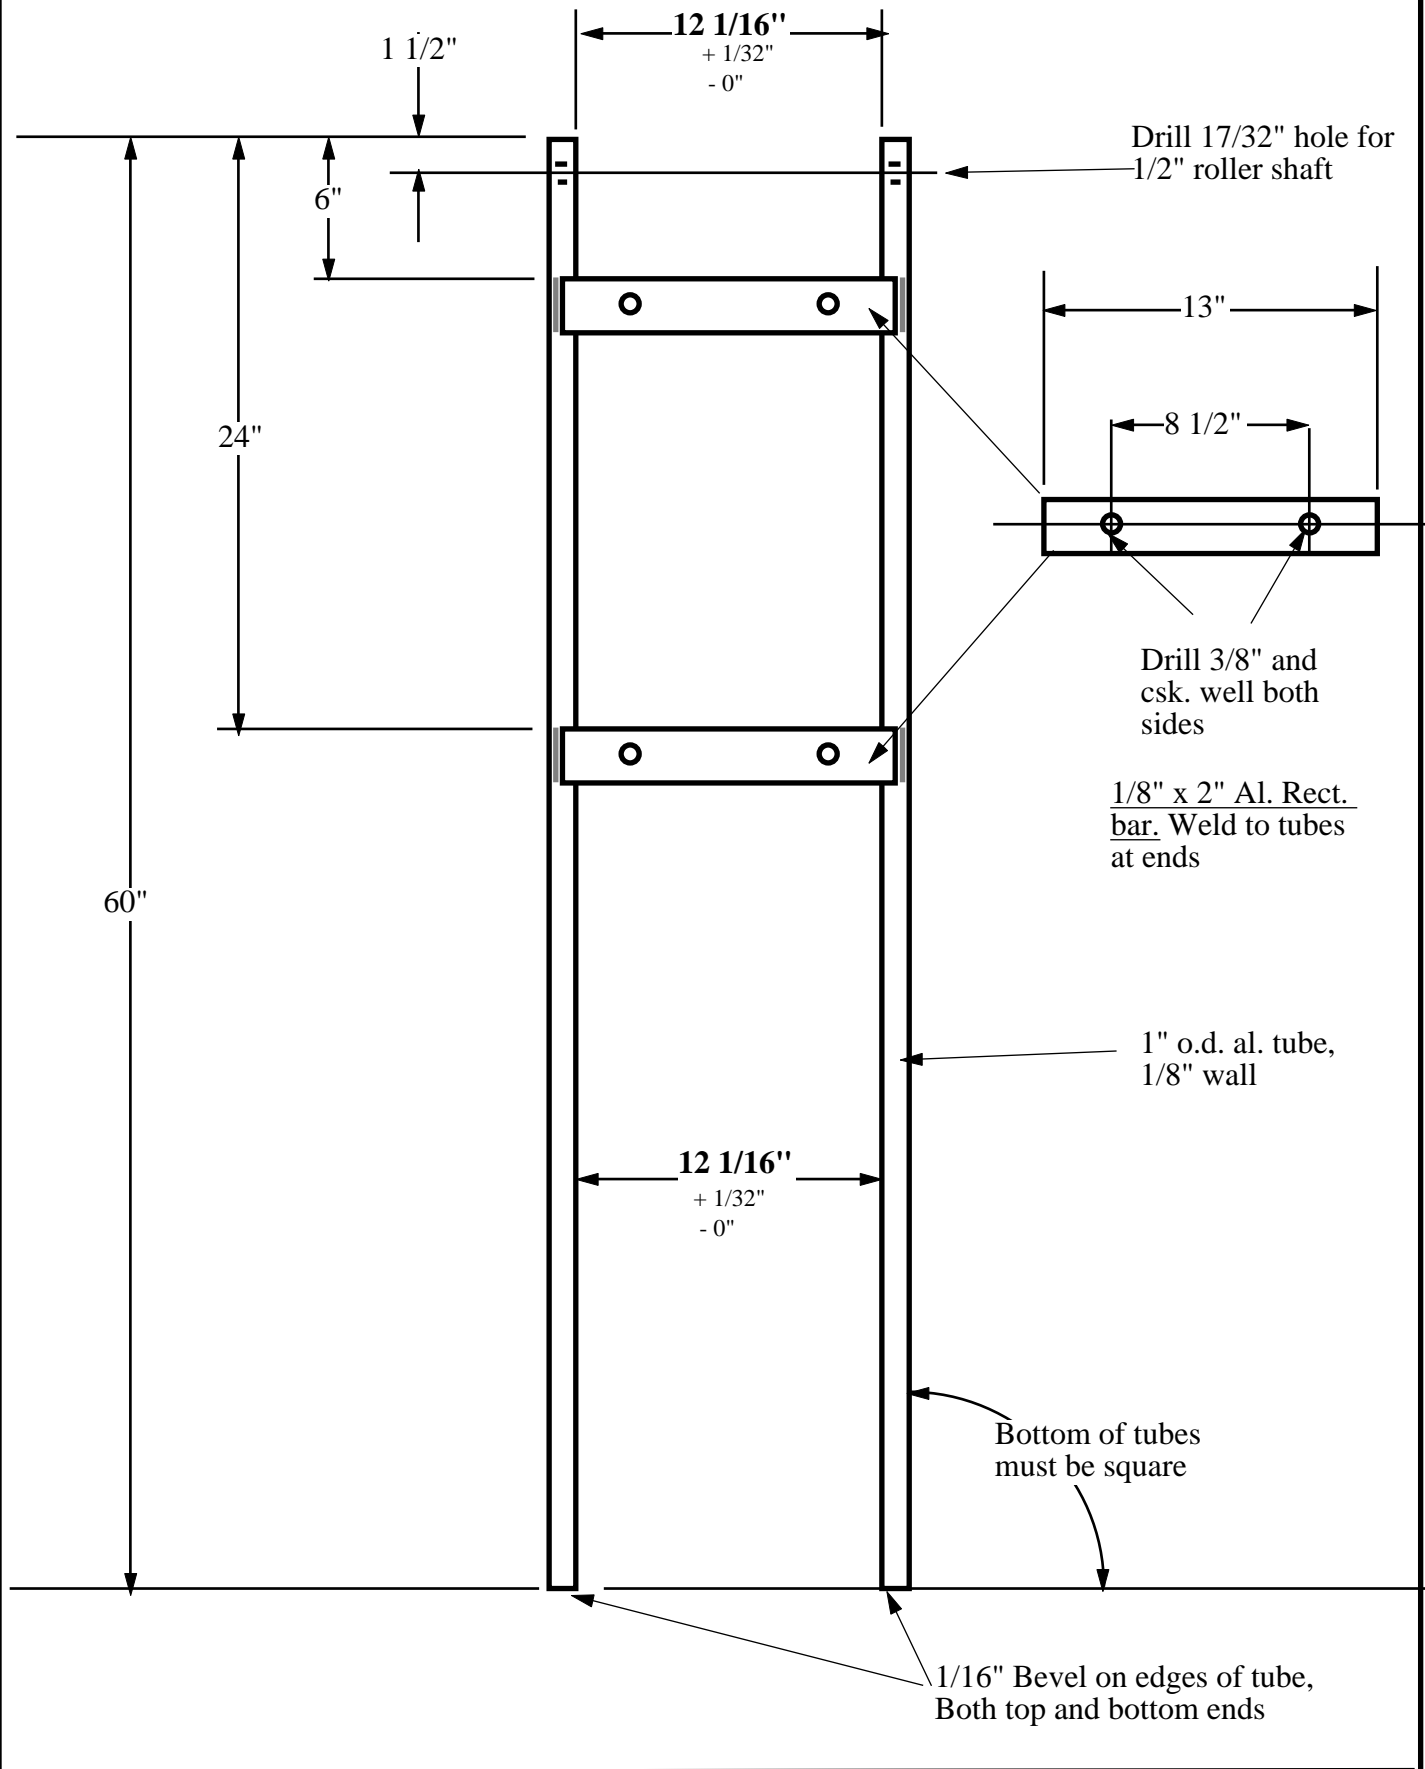

Part No. **2748**

MANUFACTURING SHEET

Ordering Date:

Due Date:

Quantity: **1**

AFT MAST SUPPORT

1 off from 6061 T6 Al. Black anodize

CORSAIR MARINE INC.